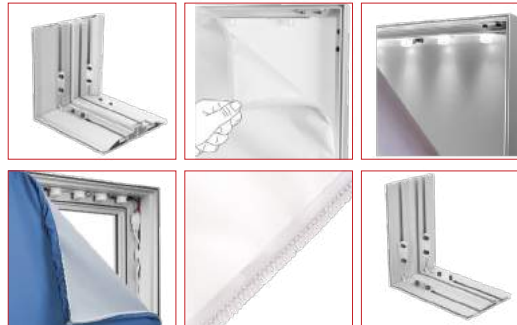

•Ürün CE / PAT testinden geçmiştir ve kalite sertifikaları ile sevk edilir. Ürüne 2 metrelik elektrik kablosu, fişi ve tavan askı aparatı dahildir.

• Led Box hafif, ince profil tasarımı ve düşük voltaj gereksinimi sayesinde elektrik prizinin bulunduğu her yerde kullanılabilir. Çerçeve yapısıyla geniş bir montaj opsiyonu sağlar.

•LED aydınlatma floresan eknolojisine göre %60 enerji tasarrufu sağlar.

EN

• LED can be used in many areas such as shopping malls, shops and banks.

• Product depth is 100 mm single-sided. Due to LED portable hangers, it can be used horizontally or vertically.

• Textile printing material provides stylish appearance.

• The product have CE / PAT test and shipped with quality certificates. The product includes a 2-meter power cord, plug and ceiling mount.

• Due to its lightweight, slim profile design and low voltage requirement, the Led Box can be used anywhere with an electrical outlet.

• It provides a wide mounting option with its frame structure.

• LED lighting provides 60% energy saving compared to fluorescent technology.

POSTER	EXTERNAL	ARTICLE
A2	420 X 594 mm	490 X 664 mm RYPN10-1000
A1	594 X 841 mm	664 X 911 mm RYPN10-1001
A0	841 X 1189 mm	911 X 1259 mm RYPN10-1002
B2	500 X 700 mm	570 X 770 mm RYPN10-1003
B1	700 X 1000 mm	770 X 1070 mm RYPN10-1004