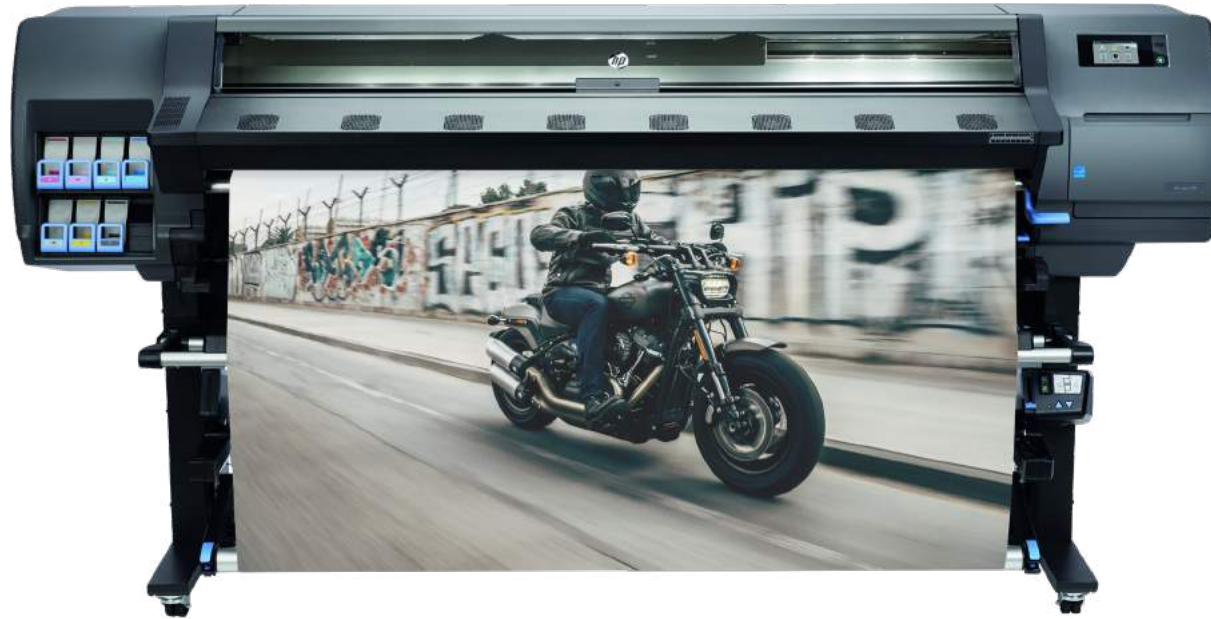

HP LATEX 335

DİJİTAL BASKI
DIGITAL PRINTING

TR

• HP Latex 335 Yazıcı çok yönlülük ve iç/dış mekan baskı işlerinde kaliteli baskılar alır. Sağlıklı su bazlı Latex mürekkepleri kullanarak baskı işlerini hızla tamamlar ve sert solventli mürekkeplerle yarışan özelliklere sahip sağlam, çizilmeye karşı dayanıklı baskılar üretir.

EN

• Gain versatility and enjoy convenient printing of indoor and outdoor jobs with the HP Latex 335 Printer. This affordable printer delivers print jobs fast, using healthier Latex water-based inks¹ and produces durable, scratch-resistant prints comparable to hard-solvent inks.

İÇ MEKAN
interior
im Freien
13 m²/h

DIŞ MEKAN
outdoor
im Freien
23 m²/h