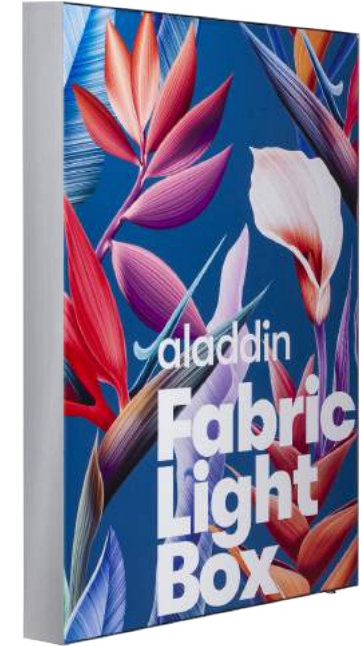

•Ürün CE / PAT testinden geçmiştir ve kalite sertifikaları ile sevk edilir. Ürüne 2 metrelik elektrik kablosu, fişi ve tavan askı aparatı dahildir.

• Led Box hafif, ince profil tasarımı ve düşük voltaj gereksinimi sayesinde elektrik prizinin bulunduğu her yerde kullanılabilir. Çerçeve yapısıyla geniş bir montaj opsiyonu sağlar.

•LED aydınlatma floresan eknolojisine göre %60 enerji tasarrufu sağlar.

EN

• LED can be used in many areas such as shopping malls, shops and banks.

• Product depth is 45 mm single-sided. Due to LED portable hangers, it can be used horizontally or vertically.

• Textile printing material provides stylish appearance.

• The product have CE / PAT test and shipped with quality certificates. The product includes a 2-meter power cord, plug and ceiling mount.

• Due to its lightweight, slim profile design and low voltage requirement, the Led Box can be used anywhere with an electrical outlet.

• It provides a wide mounting option with its frame structure.

• LED lighting provides 60% energy saving compared to fluorescent technology.

POSTER	EXTERNAL	ARTICLE
A2	420 X 594 mm	490 X 664 mm RYPN50-1000
A1	594 X 841 mm	664 X 911 mm RYPN50-1001
A0	841 X 1189 mm	911 X 1259 mm RYPN50-1002
B2	500 X 700 mm	570 X 770 mm RYPN50-1003
B1	700 X 1000 mm	770 X 1070 mm RYPN50-1004