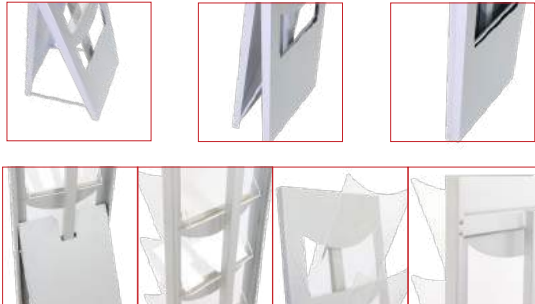

ÜRÜN SINIFI PRODUCT CLASS

Metal Portatif Ayaklı Katalog Stant

Steel Portable Footed Catalog Stand /

TR

- •Standart ürün rengi RAL 9006'dır.
- •Ürünün tamamı metal ve akrilik olarak üretilmiştir.
- •Akrilik cepler sayesinde poster rahat değiştirilebilir.
- •İsteğe göre standart RAL renklerinde üretilebilmektedir.
- •Ürün demonte sevk olur, kolay kurulum özelliğine sahiptir.
- •Logo alanına folyo uygulanabilir.
- •Standart ürünler tekli olarak paketlenir.
- •Ürün duvara monte edilebilir.

EN

- Standard product color is RAL 9006.
- The product is made of metal. Pockets made of acrylic
- Acrylic pockets can be changed easily.
- It is produced in standard RAL colors upon request.
- The product is shipped in disassembled form and has easy installation system
- Custom foil can be applied to the logo area.
- Standard products are packed individually.

POSTER	EXTERNAL (X-Y)	ARTICLE
A4X8 210 X 297 mm	300X 360 X 1680 mm	RTSCSA-1006