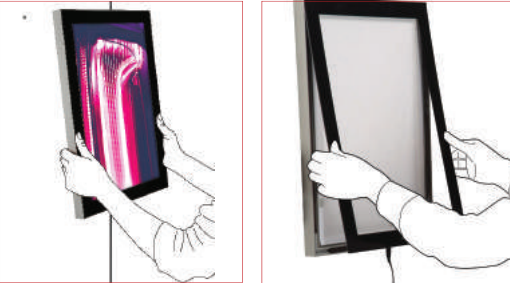

TR

- Led sistemi ile aydınlatılmıştır. Diğer aydınlatma yöntemlerine oranla %60'a varan enerji tasarrufu sağlar.
- 12V DC adaptör ile çalışmaktadır.
- Ürün CE Sertifikasına sahiptir.
- İç mekan kullanıma uygundur.
- Manyetik cepler sayesinde posterler kolayca değiştirilebilir.
- Çerçeve , açılır kapanır alüminyum profilden üretildiği için poster kolaylıkla değiştirilebilir.
- Kullanılan lazer tarama yöntemi ile homojen aydınlatma sağlanmıştır.
- Gerekli montaj seti paket içerisinde mevcut olup, kolayca uygun yerlere montaj yapılabilecektir.
- Standart üretim E6EV1 mat eloksallıdır.
- İsteğe göre standart RAL renklerinde

EN

- illuminated by LED system. It provides energy savings up to 60% compared to fluorescent lighting.
- Works with 12V DC adapter.
- The product has CE Certificate.
- For indoor use.
- Posters can be replaced easily due to magnetic pockets.
- Homogeneous illumination is provided by laser scanning method.
- The installation set is included in the package and can be easily installed in suitable places.
- Standard production is E6EV1 matte anodized.
- It is produced in standard RAL colors upon request.
- Suitable for production in custom sizes.

POSTER		EXTERNAL (X-Y)	ARTICLE
A4	210 X 297 mm	240 X 327 mm	RMDB30-1002
A3	297 X 420 mm	327 X 450 mm	RMDB30-1003
A2	420 X 594 mm	450 X 624 mm	RMDB30-1004
A1	594 X 841 mm	624 X 871 mm	RMDB30-1005
A0	841 X 1189 mm	871 X 1219 mm	RMDB30-1006
B2	500 X 700 mm	530 X 730 mm	RMDB30-1008
B1	700 X 1000 mm	730 X 1030 mm	RMDB30-1009